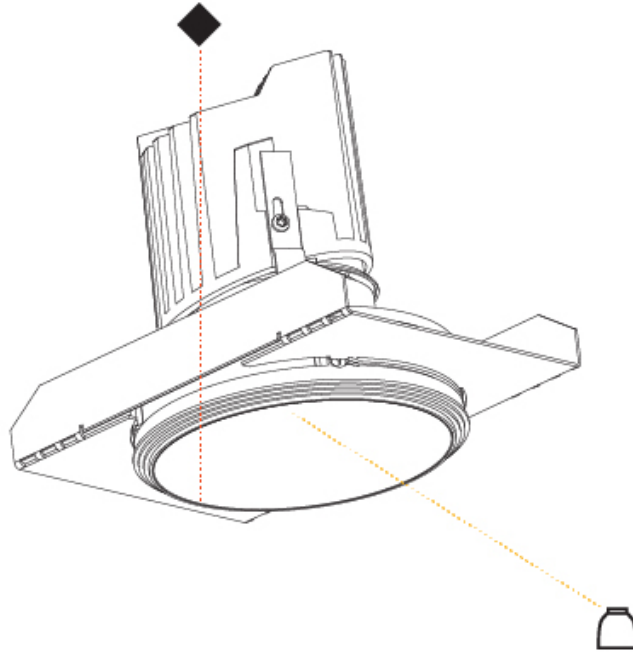

BIONIQ ROUND SEMI ADJUSTABLE TRIMLESS

A35528-

PROJECT

TYPE

SPECIFIER

QUANTITY

DATE

A