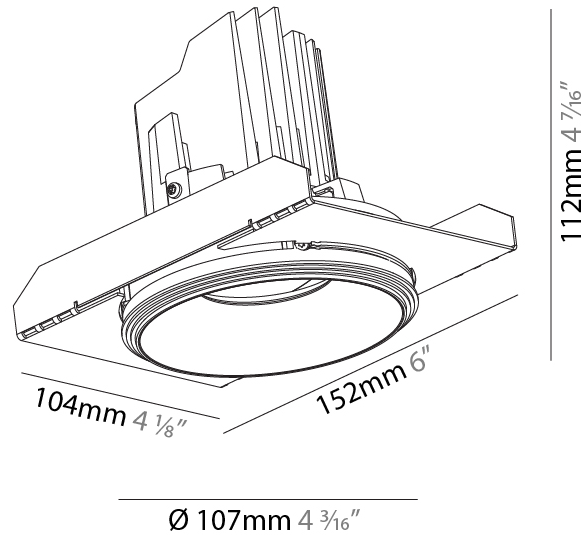

GENERAL

Series: Bioniq
 Subseries: Bioniq Round Semi Adjustable
 Brand: Prolicht
 Division: Architectural
 Mounting Type: Trimless
 Mounting Location: Ceiling
 Subcategory: Downlight

PHYSICAL

Shape: Round
 Diameter (mm): 107
 Diameter (in): 4 3/16
 Height (mm): 112
 Height (in): 4 7/16
 Ceiling Thickness (mm): 10 / 12.5 / 15 / 25
 Ceiling Thickness (in): 3/8 or 1/2 or 9/16 or 1
 Min. Recessing Depth (mm): 130
 Min. Recessing Depth (in): 5 1/8
 Light Distribution: Adjustable / Downlight
 Weight (kg): 0.609
 Weight (lbs): 1.34
 Fixture Finish: SSR / BKV / CWI / CRY / HAB / UFT / ITA / RUA / FTG / MYG / LOD / PUS / FRO / FUP / KIA / POP / BLS / SPG / MEY / GOH / GUM / CHC / COM / ABZ / JAG / OBR / MOS / ROR
 Fixture Material: Aluminum Die Cast
 Cut-out Measurements: \square 111mm / 4 3/8"
 Upon Request: Unique Ceiling Thickness

LED

Number of LEDs: 1
 Max. Delivered Lumen (lm): 770
 Nominal Lumen (lm): 1140
 CRI: >90 CRI
 Lamp Life (hrs): 50000
 Upon Request: RGB-W Tunable White Special Color Temperature Special LED

OPTICAL

Reflector: 20 / 40 / 60
 Adjustability: Rotational 355°; Tilt 10°
 Upon Request: Special Beam Angles

RATINGS AND CERTIFICATIONS

Certified By: Certified for North American Standards
 IP rating: IP20

	111mm 4 3/16"	130mm 5 1/8"	10 12 1/2 15 25mm 3/8" 1/2" 9/16" 1"	10°	355°	

BIONIQ ROUND SEMI ADJUSTABLE TRIMLESS