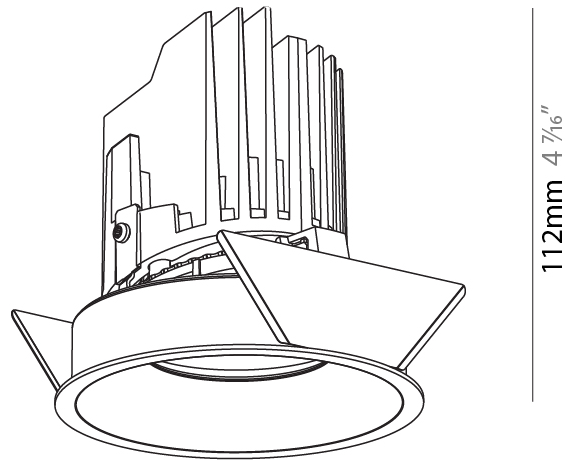

GENERAL

Series: Bioniq
Subseries: Bioniq Round Semi Adjustable
Brand: Prolight
Division: Architectural
Mounting Type: Recessed
Mounting Location: Ceiling
Subcategory: Downlight

PHYSICAL

Shape: Round
Diameter (mm): 107
Diameter (in): 4 3/16
Height (mm): 112
Height (in): 4 7/16
Ceiling Thickness (mm): 10 / 12.5 / 15
Ceiling Thickness (in): 3/8 or 1/2 or 9/16
Min. Recessing Depth (mm): 130
Min. Recessing Depth (in): 5 1/8
Light Distribution: Adjustable / Downlight
Weight (kg): 0.435
Weight (lbs): 0.96
Fixture Finish: SSR / BKV / CWI / CRY / HAB / UFT / ITA / RUA / FTG / MYG / LOD / PUS / FRO / FUP / KIA / POP / BLS / SPG / MEY / GOH / GUM / CHC / COM / ABZ / JAG / OBR / MOS / ROR
Fixture Material: Aluminum Die Cast
Cut-out Measurements: 98mm / 3 7/8"

ELECTRICAL

Lamp Type: LED (Zhaga Standard)
Total Output Wattage (W): 15
Dimming: Dali Dimming
Driver Included: No
Driver Location: Recessed Housing
Driver Type: Constant Current - 120Vac
Housing: See components
Input Voltage (V): 120
Constant Current (MA): 350

LED

Number of LEDs: 1
Color Temperature (°K): Warm Dim
Max. Delivered Lumen (lm): 760
Nominal Lumen (lm): 1140
CRI: >90 CRI
Lamp Life (hrs): 50000

OPTICAL

Reflector: 20 / 40 / 60
Adjustability: Rotational 355°, Tilt 10°

RATINGS AND CERTIFICATIONS

Certified By: Certified for North American Standards
IP rating: IP20